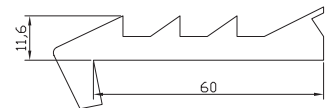

## CONNECTION JOINT SCAN

SCAN 3

SCAN 4

SCAN 5

Uni-seals SCAN profile provides an effective type of connecting 32mm-326mm pipes to plastic chambers, concrete chambers and various applications

The seal is manufactured in EPDM shore 50 rubber according to EN 681-1. It can be manufactured with other kinds of elastomers if water contains oils, petrol or fuel.

| Type  | Dimension | Gasket width<br>mm | Ø Drill<br>mm |
|-------|-----------|--------------------|---------------|
| SCAN2 | 32        | 55                 | 44            |
| SCAN2 | 40        | 55                 | 52            |
| SCAN2 | 50        | 55                 | 62            |
| SCAN2 | 54        | 55                 | 66            |
| SCAN2 | 63        | 55                 | 75            |
| SCAN2 | 75        | 55                 | 87            |
| SCAN2 | 80        | 55                 | 92            |
| SCAN2 | 89        | 55                 | 101           |
| SCAN2 | 90        | 55                 | 102           |
| SCAN2 | 92        | 55                 | 104           |
| SCAN2 | 100       | 55                 | 112           |
| SCAN2 | 110       | 55                 | 122           |
| SCAN2 | 117       | 55                 | 129           |