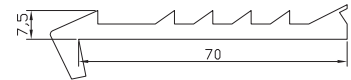

## CONNECTION JOINT SCAN

SCAN 3

SCAN 4

SCAN 5

Uni-seals SCAN profile provides an effective type of connecting 32mm-326mm pipes to plastic chambers, concrete chambers and various applications

The seal is manufactured in EPDM shore 50 rubber according to EN 681-1. It can be manufactured with other kinds of elastomers if water contains oils, petrol or fuel.

| Type  | Dimension | Gasket width<br>mm | Ø Drill<br>mm |
|-------|-----------|--------------------|---------------|
| SCAN5 | 75        | 60                 | 91            |
| SCAN5 | 80        | 60                 | 97            |
| SCAN5 | 89        | 60                 | 106           |
| SCAN5 | 90        | 60                 | 107           |
| SCAN5 | 92        | 60                 | 109           |
| SCAN5 | 100       | 60                 | 117           |
| SCAN5 | 110       | 60                 | 127           |
| SCAN5 | 117       | 60                 | 134           |
| SCAN5 | 120       | 60                 | 137           |
| SCAN5 | 160       | 60                 | 177           |
| SCAN5 | 170       | 60                 | 187           |
| SCAN5 | 175       | 60                 | 192           |
| SCAN5 | 200       | 60                 | 217           |
| SCAN5 | 208       | 60                 | 225           |
| SCAN5 | 233       | 60                 | 250           |
| SCAN5 | 250       | 60                 | 267           |
| SCAN5 | 260       | 60                 | 277           |
| SCAN5 | 267       | 60                 | 284           |
| SCAN5 | 315       | 60                 | 332           |
| SCAN5 | 326       | 60                 | 343           |
| SCAN5 | 347       | 60                 | 364           |